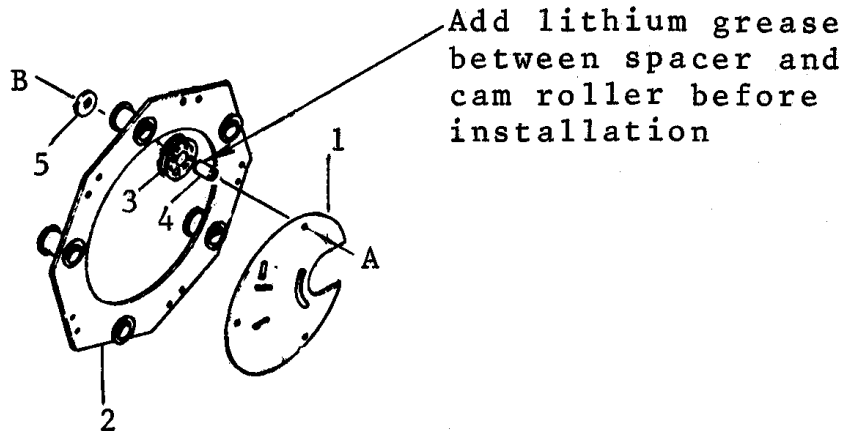

CAM RING KIT - PARTS LISTING AND INSTRUCTIONS

Reel Serial Numbers 68980 - 70371

KEEP THIS PAGE WITH YOUR OPERATOR'S MANUAL FOR REPAIR PARTS IDENTIFICATION.

Item	Part No.	Description	Qty.
1	K-35659-1	Plate - control	2
2	K-35655-1	Ring - cam 5 bat	2
	K-35656-1	Ring - cam 6 bat	2
3	K-35688-1	Roller - cam	6
4	K-4150-1	Spacer - cam roller	6
5	K-32247-1	Washer - flat	6
A	P-21578	Cap screw - hex hd. 1/2 NC x 2 1/4	6
B	P-18697	Nut - lock 1/2 NC	6